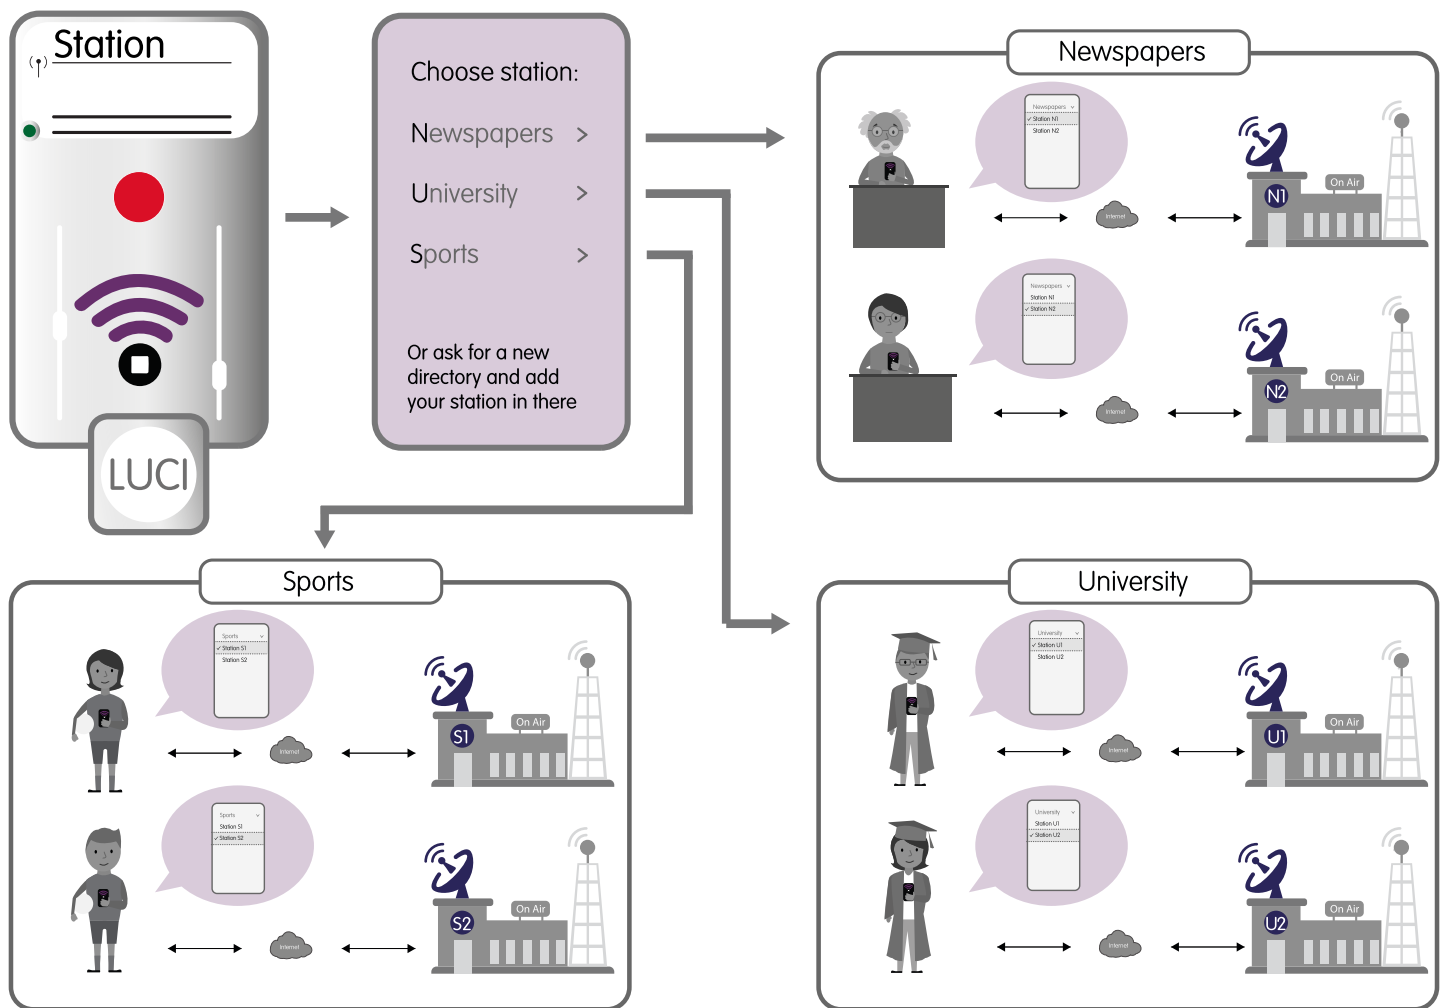

LUCI GLOBAL community app for all stations

Any contributor, reporter, influential guest and / or the common listener with an internet connection can all go live on your radio, in studio quality, by simply using the LUCI Global app and choosing your station from the destination list. The audio quality makes it seem as if they are at the radio station itself. It is a great, user-friendly solution for live program formats. People need practically no technical skills to broadcast live, as it is extremely user friendly.

LUCI GLOBAL is an app for many different stations with various backgrounds who choose to become part of a global radio community and who would like to open up to a broad public in order to enable them to stream high quality live reports from anywhere in the world at anytime to their preferred station. Participate now and add your station's address in the station list and in the directory required.

In short, LUCI GLOBAL works as follows: by downloading this free app via the iTunes App Store or Google Play Store people / contributors can get a live stream connection, i.e. access to the participating station's studio which is mentioned in the station list for free. The contributors only pay the Internet charges. The broadcaster – i.e. the receiving party – pays a fixed subscription amount every month to become part of the list, i.e. directory they chose to be part. Access will be controlled by the broadcaster itself. The station details are remotely added by Technica Del Arte to the station list in the app. Stations can even use the high quality and low bitrate AAC-HE codec and a return channel stream for the contributor.